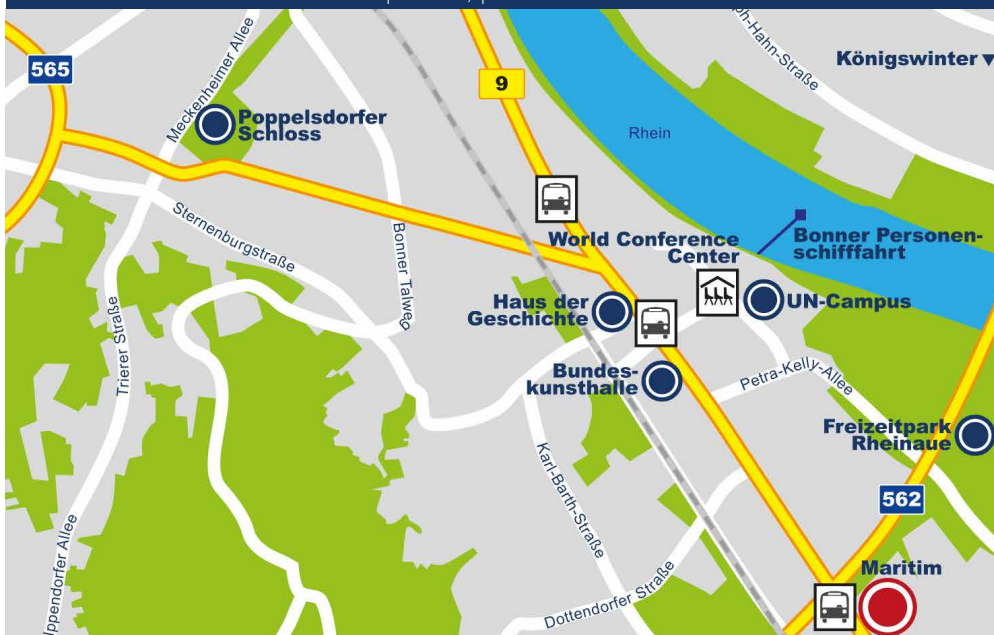

## Highlights in the region

Adjoining the hotel, the Rheinaue local recreation area includes a network of hiking routes and is ideal for a comprehensive range of leisure time activities. The Rhine, the Art and Exhibition Hall of the Federal Republic of Germany, the House of History and many other sightseeing highlights are located with easy walking distance. Bonn's city centre is only a few tram stops away.

## Location

For more information and a route planner, please visit [www.maritim.com](http://www.maritim.com)

Distances: Central station 5 km, Cologne/Bonn airport 27 km, Motorway 1 km, Cologne's exhibition grounds 30 km, Museum mile 2 km, Rheinaue 1 km.